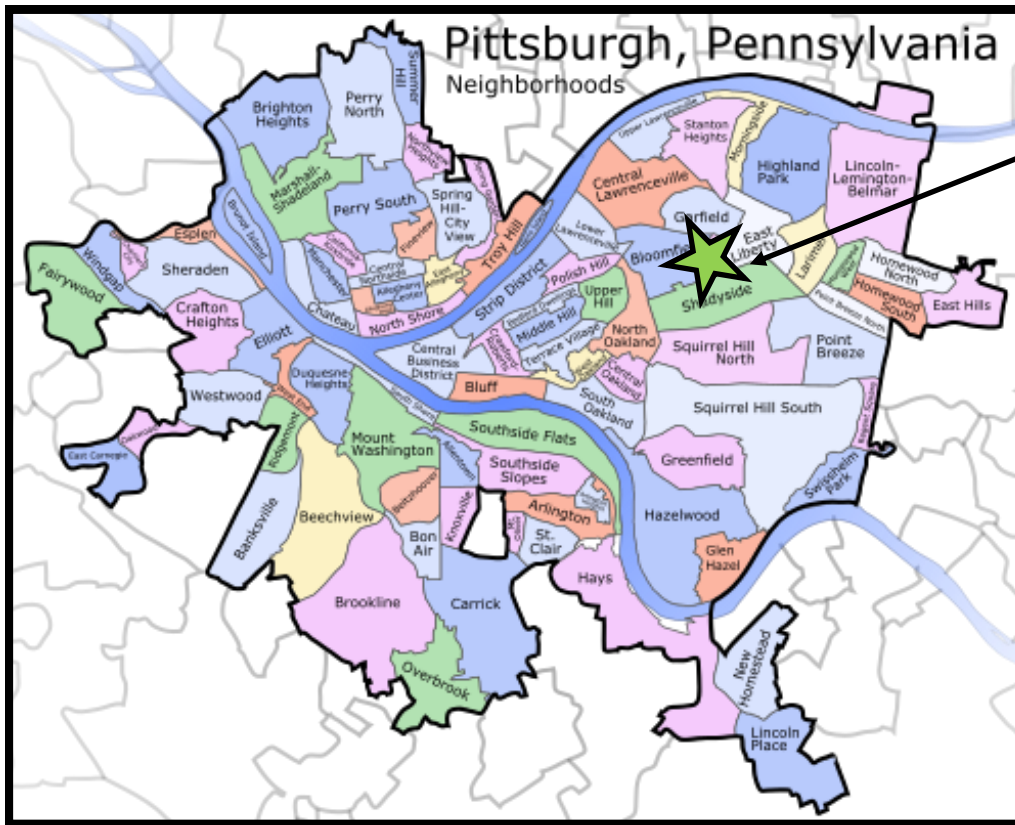

Pittsburgh Institute of Mortuary Science

HOUSING HELP SHEET

The city of Pittsburgh lovingly known as the “City of Bridges” is where the Pittsburgh Institute of Mortuary Science calls home. Although our downtown area may not seem as large as other metro cities, the actual dimensions of Pittsburgh are very sizable because its borders encompass many different communities. These communities are what make Pittsburgh SO unique and all of them are under 15 miles from PIMS.

Thinking about moving to Pittsburgh to study with us? This guide can help you get started!

PIMS

The map above gives all the surrounding communities that may be considered but we wanted to give our recommendations on areas that are more affordable, within 15 miles of the school, and most importantly... safe!

EAST

- Oakland
- Shadyside
- Bloomfield
- Friendship
- Lawrenceville
- Highland Park
- Morningside
- Squirrel Hill
- Blawnox
- Verona
- Oakmont
- Penn Hills
- Monroeville
- Sharpsburg
- Aspinwall
- West Mifflin
- Swissvale
- Edgewood