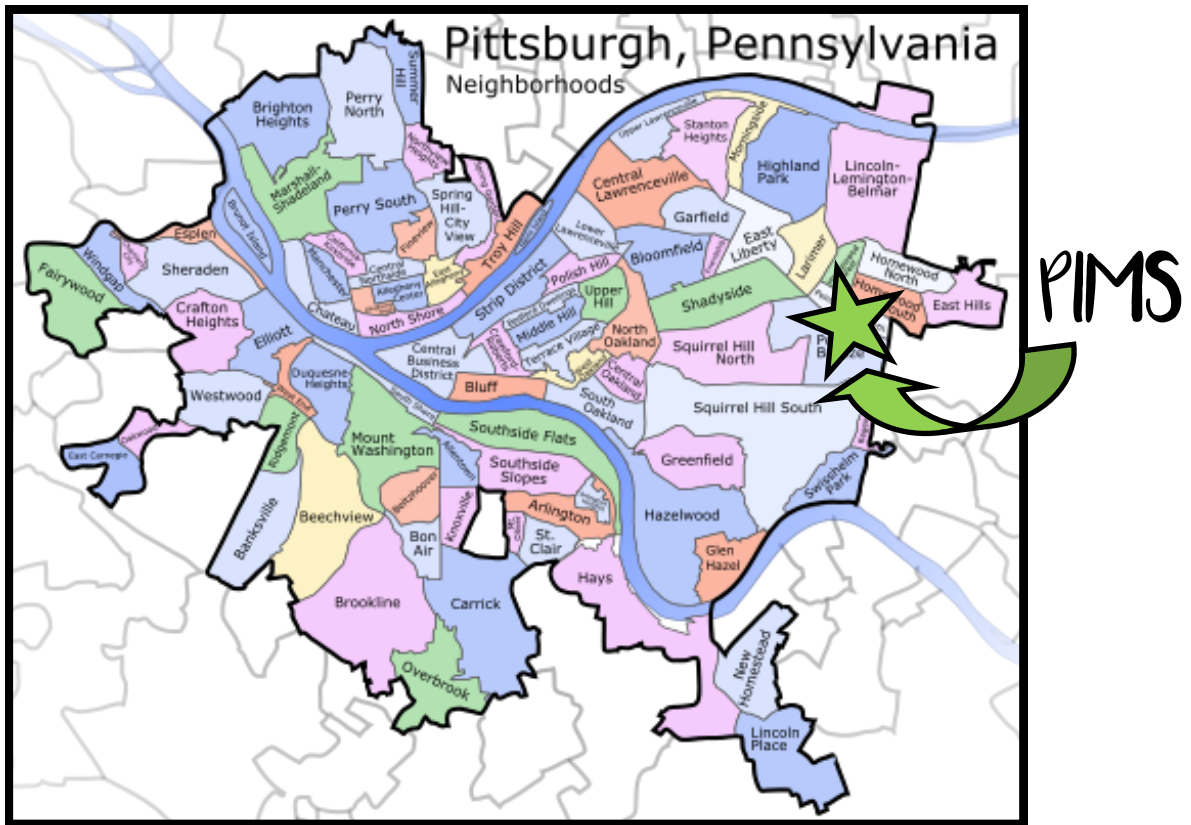

Pittsburgh Institute of Mortuary Science

HOUSING HELP SHEET

The city of Pittsburgh lovingly known as the “City of Bridges” is where the Pittsburgh Institute of Mortuary Science calls home. Although our downtown area may not seem as large as other metro cities, the actual size of Pittsburgh is very sizable because its borders encompass many different communities. These communities are what make Pittsburgh SO unique and all of them are under 15 miles from PIMS.

Thinking about moving to Pittsburgh to study with us? This guide can help you get started!

The map above gives all the surrounding communities that can be considered but we wanted to give our recommendations on areas that are more affordable, within 15 miles of the school, and most importantly... safe!

EAST

- Oakland
- Shadyside
- Bloomfield
- Friendship
- Lawrenceville
- Highland Park
- Morningside
- Squirrel Hill
- Blawnox
- Verona
- Oakmont
- Penn Hills
- Monroeville
- Sharpsburg
- Aspinwall
- West Mifflin
- Swissvale
- Edgewood